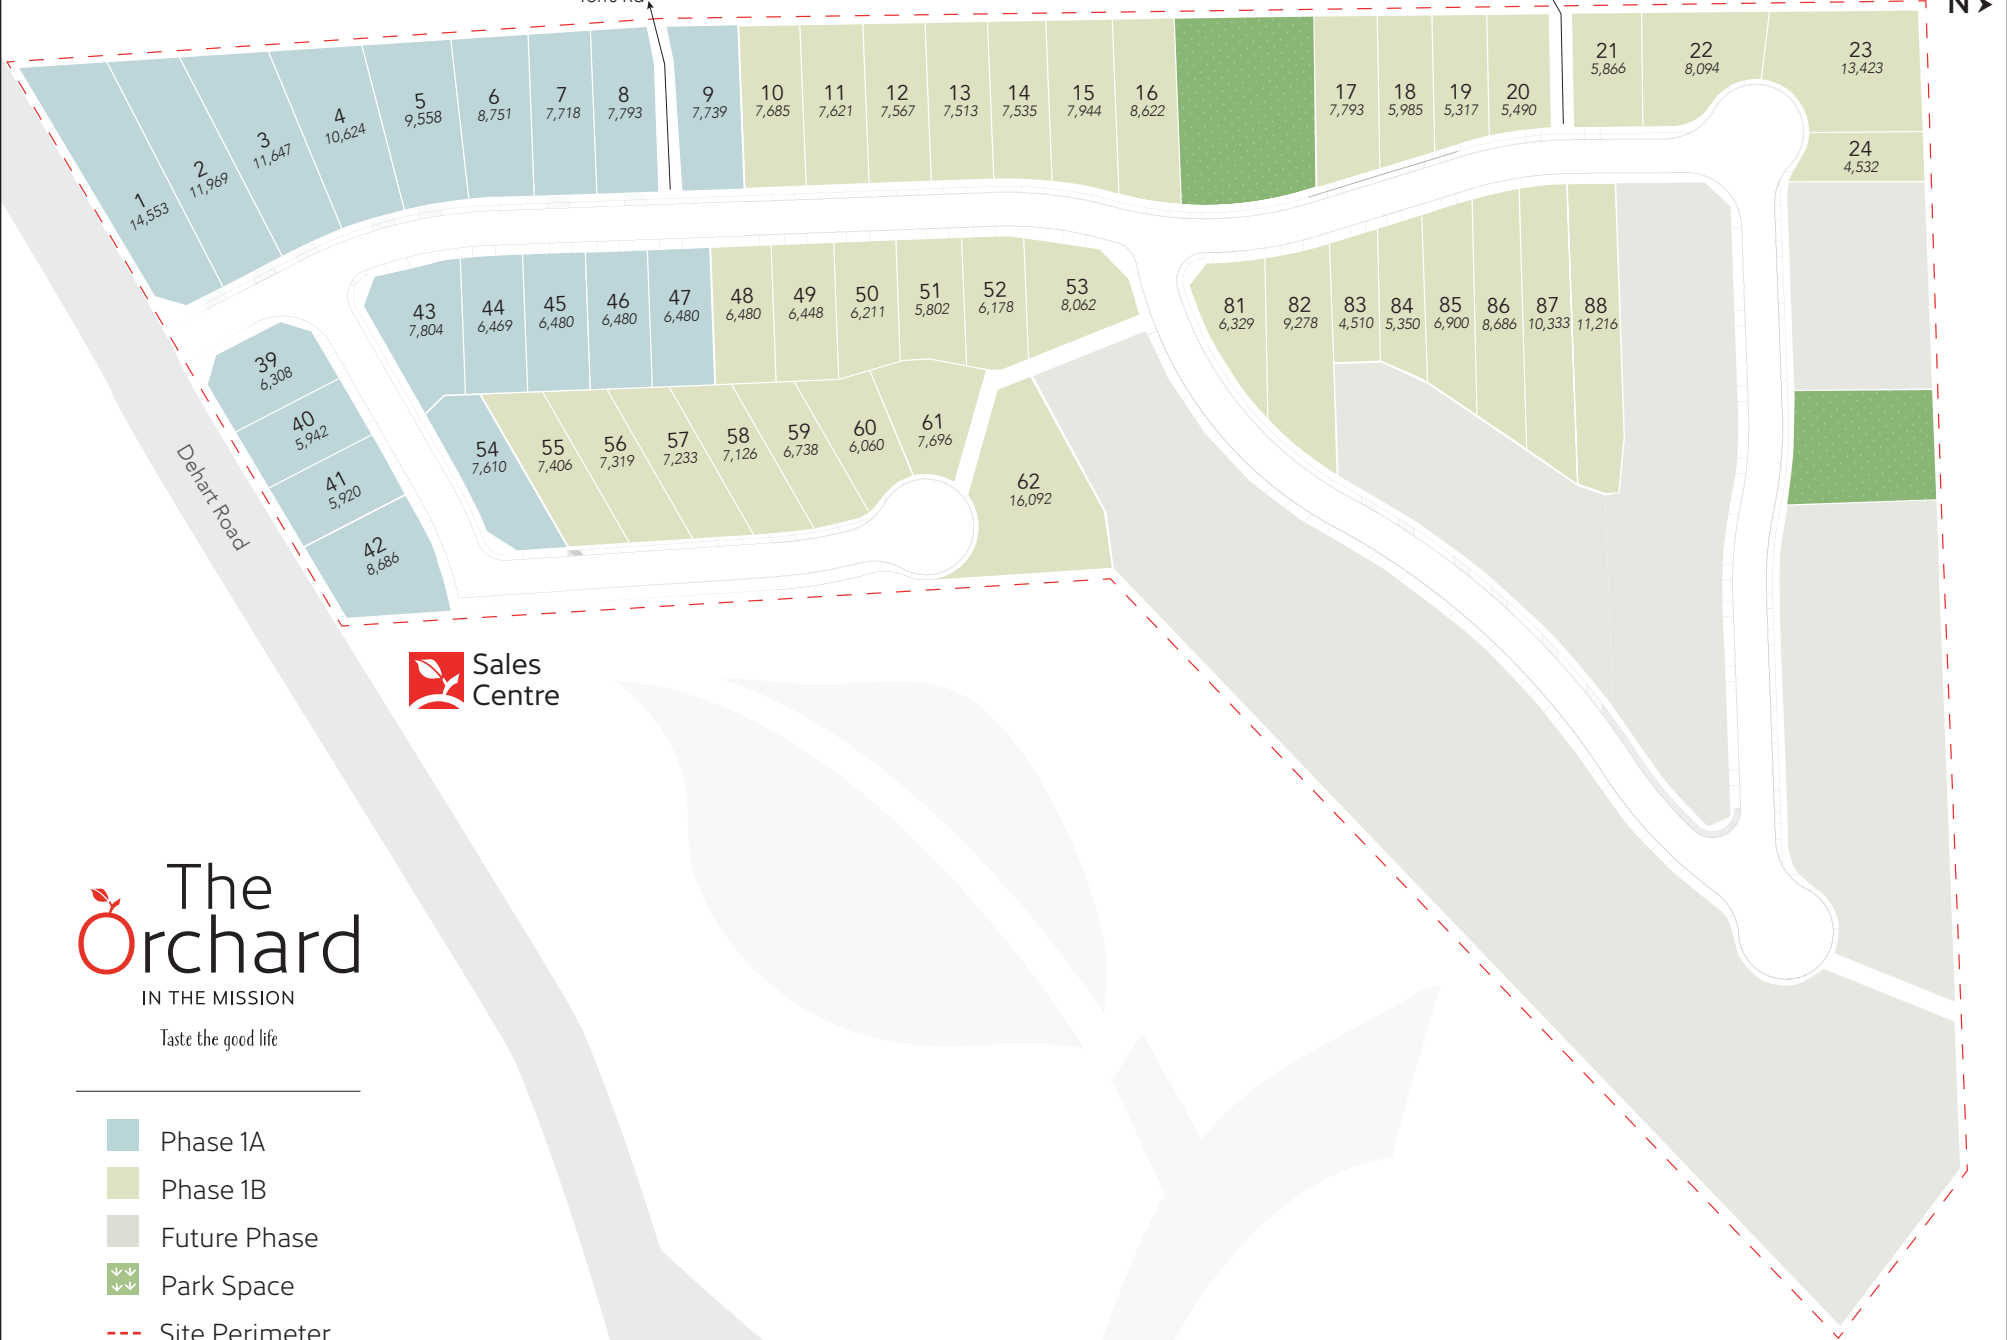

Path to
Torrs Rd

Path to
Turner Rd

Sales
Centre

The Orchard

IN THE MISSION

Taste the good life

- Phase 1A
- Phase 1B
- Future Phase
- Park Space
- Site Perimeter

theorchardkelowna.com